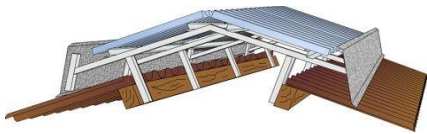

Müller Light & Ventilation Ridges

Price List

MLL Deluxe Agrar Type Stable
with additional exhaust air gap
and 49 / (63) / (75) cm air outlet

MLL Deluxe Agrar Typ Hall
with formed skylight dome
and 42 cm air outlet

MLL Deluxe Cavallo
with formed skylight dome
and 28 cm air outlet

Design / Type	Air Outlet	Purling Pacing	3 – 15 m	16 – 30 m	from 31 m
MLL Deluxe 60 complete	49 / 42 / 28 cm	up to 65 cm	186,00 €/m	167,00 €/m	155,00 €/m
MLL Deluxe 80 complete	49 / 42 / 28 cm	up to 85 cm	192,00 €/m	173,00 €/m	161,00 €/m
MLL Deluxe 100 complete	49 / 42 / 28 cm	up to 105 cm	199,00 €/m	179,00 €/m	167,00 €/m
MLL Deluxe 120 complete	49 / 42 / 28 cm	up to 125 cm	207,00 €/m	186,00 €/m	173,00 €/m
MLL Deluxe 140 complete	49 / 42 / 28 cm	up to 145 cm	215,00 €/m	193,00 €/m	179,00 €/m
MLL Deluxe 160 complete	49 / 42 / 28 cm	up to 165 cm	221,00 €/m	199,00 €/m	185,00 €/m
MLL Deluxe 180 complete	49 / 42 / 28 cm	up to 185 cm	246,00 €/m	221,00 €/m	205,00 €/m
MLL Deluxe 200 complete	49 / 42 / 28 cm	up to 205 cm	251,00 €/m	226,00 €/m	210,00 €/m
MLL Deluxe 225 complete	49 / 42 / 28 cm	up to 230 cm	321,00 €/m	289,00 €/m	269,00 €/m
MLL Deluxe 250 complete	49 / 42 / 28 cm	up to 255 cm	349,00 €/m	314,00 €/m	292,00 €/m
MLL Deluxe 300 complete	49 / 42 / 28 cm	up to 305 cm	405,00 €/m	364,00 €/m	338,00 €/m
MLL Deluxe 350 complete	49 / 42 / 28 cm	up to 355 cm	480,00 €/m	432,00 €/m	402,00 €/m
MLL Deluxe 400 complete	49 / 42 / 28 cm	up to 405 cm	535,00 €/m	482,00 €/m	449,00 €/m