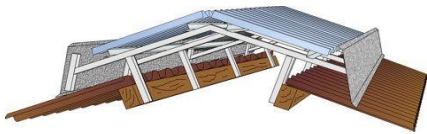

## Price List

**MLL Deluxe Agrar Type Stable**  
with additional exhaust air gap  
and 49 / (63) / (75) cm air outlet

**MLL Deluxe Agrar Typ Hall**  
with formed skylight dome  
and 42 cm air outlet

**MLL Deluxe Cavallo**  
with formed skylight dome  
and 28 cm air outlet

Design / Type	Air Outlet	Purling Pacing	3 – 15 m	16 – 30 m	from 31 m
<b>MLL Deluxe 60</b> complete	49 / 42 / 28 cm	up to 65 cm	161,00 €/m	145,00 €/m	135,00 €/m
<b>MLL Deluxe 80</b> complete	49 / 42 / 28 cm	up to 85 cm	168,00 €/m	150,00 €/m	140,00 €/m
<b>MLL Deluxe 100</b> complete	49 / 42 / 28 cm	up to 105 cm	174,00 €/m	156,00 €/m	145,00 €/m
<b>MLL Deluxe 120</b> complete	49 / 42 / 28 cm	up to 125 cm	180,00 €/m	161,00 €/m	150,00 €/m
<b>MLL Deluxe 140</b> complete	49 / 42 / 28 cm	up to 145 cm	186,00 €/m	167,00 €/m	155,00 €/m
<b>MLL Deluxe 160</b> complete	49 / 42 / 28 cm	up to 165 cm	192,00 €/m	172,00 €/m	160,00 €/m
<b>MLL Deluxe 180</b> complete	49 / 42 / 28 cm	up to 185 cm	215,00 €/m	193,00 €/m	179,00 €/m
<b>MLL Deluxe 200</b> complete	49 / 42 / 28 cm	up to 205 cm	221,00 €/m	199,00 €/m	184,00 €/m
<b>MLL Deluxe 225</b> complete	49 / 42 / 28 cm	up to 230 cm	290,00 €/m	261,00 €/m	238,00 €/m
<b>MLL Deluxe 250</b> complete	49 / 42 / 28 cm	up to 255 cm	311,00 €/m	280,00 €/m	259,00 €/m
<b>MLL Deluxe 300</b> complete	49 / 42 / 28 cm	up to 305 cm	358,00 €/m	323,00 €/m	300,00 €/m
<b>MLL Deluxe 350</b> complete	49 / 42 / 28 cm	up to 355 cm	426,00 €/m	385,00 €/m	357,00 €/m
<b>MLL Deluxe 400</b> complete	49 / 42 / 28 cm	up to 405 cm	479,00 €/m	433,00 €/m	403,00 €/m