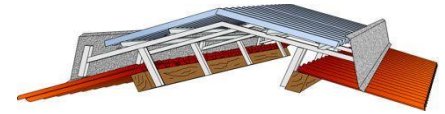

Müller Light & Ventilation Ridges

Price List

MLL Deluxe Agrar Type Stable
with additional exhaust air gap
and 49 / (63) / (75) cm air outlet

MLL Deluxe Agrar Typ Hall
with formed skylight dome
and 42 cm air outlet

MLL Deluxe Cavallo
with formed skylight dome
and 28 cm air outlet

Design / Type	Air Outlet	Purling Pacing	3 – 15 m	16 – 30 m	from 31 m
MLL Deluxe 60 complete	49 / 42 / 28 cm	up to 65 cm	186,00 €/m	167,00 €/m	155,00 €/m
MLL Deluxe 80 complete	49 / 42 / 28 cm	up to 85 cm	192,00 €/m	173,00 €/m	161,00 €/m
MLL Deluxe 100 complete	49 / 42 / 28 cm	up to 105 cm	199,00 €/m	179,00 €/m	167,00 €/m
MLL Deluxe 120 complete	49 / 42 / 28 cm	up to 125 cm	207,00 €/m	186,00 €/m	173,00 €/m
MLL Deluxe 140 complete	49 / 42 / 28 cm	up to 145 cm	215,00 €/m	193,00 €/m	179,00 €/m
MLL Deluxe 160 complete	49 / 42 / 28 cm	up to 165 cm	221,00 €/m	199,00 €/m	185,00 €/m
MLL Deluxe 180 complete	49 / 42 / 28 cm	up to 185 cm	246,00 €/m	221,00 €/m	205,00 €/m
MLL Deluxe 200 complete	49 / 42 / 28 cm	up to 205 cm	251,00 €/m	226,00 €/m	210,00 €/m
MLL Deluxe 225 complete	49 / 42 / 28 cm	up to 230 cm	321,00 €/m	289,00 €/m	269,00 €/m
MLL Deluxe 250 complete	49 / 42 / 28 cm	up to 255 cm	349,00 €/m	314,00 €/m	292,00 €/m
MLL Deluxe 300 complete	49 / 42 / 28 cm	up to 305 cm	405,00 €/m	364,00 €/m	338,00 €/m
MLL Deluxe 350 complete	49 / 42 / 28 cm	up to 355 cm	480,00 €/m	432,00 €/m	402,00 €/m
MLL Deluxe 400 complete	49 / 42 / 28 cm	up to 405 cm	535,00 €/m	482,00 €/m	449,00 €/m