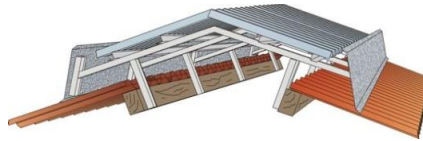

Müller Light & Ventilation Ridges

Price List

MLL Deluxe Agrar Type Stable
with additional exhaust air gap
and 49 / (63) / (75) cm air outlet

MLL Deluxe Agrar Typ Hall
with formed skylight dome
and 42 cm air outlet

MLL Deluxe Cavallo
with formed skylight dome
and 28 cm air outlet

Design / Type	Air Outlet	Purling Pacing	3 – 15 m	16 – 30 m	from 31 m
MLL Deluxe 60 complete	49 / 42 / 28 cm	up to 65 cm	186,00 €/m	167,00 €/m	155,00 €/m
MLL Deluxe 80 complete	49 / 42 / 28 cm	up to 85 cm	192,00 €/m	173,00 €/m	161,00 €/m
MLL Deluxe 100 complete	49 / 42 / 28 cm	up to 105 cm	199,00 €/m	179,00 €/m	167,00 €/m
MLL Deluxe 120 complete	49 / 42 / 28 cm	up to 125 cm	207,00 €/m	186,00 €/m	173,00 €/m
MLL Deluxe 140 complete	49 / 42 / 28 cm	up to 145 cm	215,00 €/m	193,00 €/m	179,00 €/m
MLL Deluxe 160 complete	49 / 42 / 28 cm	up to 165 cm	221,00 €/m	199,00 €/m	185,00 €/m
MLL Deluxe 180 complete	49 / 42 / 28 cm	up to 185 cm	246,00 €/m	221,00 €/m	205,00 €/m
MLL Deluxe 200 complete	49 / 42 / 28 cm	up to 205 cm	251,00 €/m	226,00 €/m	210,00 €/m
MLL Deluxe 225 complete	49 / 42 / 28 cm	up to 230 cm	321,00 €/m	289,00 €/m	269,00 €/m
MLL Deluxe 250 complete	49 / 42 / 28 cm	up to 255 cm	349,00 €/m	314,00 €/m	292,00 €/m
MLL Deluxe 300 complete	49 / 42 / 28 cm	up to 305 cm	405,00 €/m	364,00 €/m	338,00 €/m
MLL Deluxe 350 complete	49 / 42 / 28 cm	up to 355 cm	480,00 €/m	432,00 €/m	402,00 €/m
MLL Deluxe 400 complete	49 / 42 / 28 cm	up to 405 cm	535,00 €/m	482,00 €/m	449,00 €/m