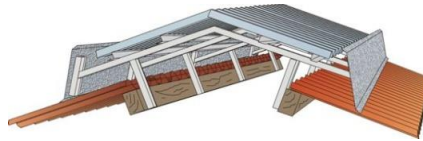

## Price List

**MLL Deluxe Agrar Type Stable**  
with additional exhaust air gap  
and 49 / (63) / (75) cm air outlet

**MLL Deluxe Agrar Typ Hall**  
with formed skylight dome  
and 42 cm air outlet

**MLL Deluxe Cavallo**  
with formed skylight dome  
and 28 cm air outlet

Design / Type	Air Outlet	Purling Pacing	3 – 15 m	16 – 30 m	from 31 m
<b>MLL Deluxe 60</b> complete	49 / 42 / 28 cm	up to 65 cm	161,00 €/m	145,00 €/m	135,00 €/m
<b>MLL Deluxe 80</b> complete	49 / 42 / 28 cm	up to 85 cm	168,00 €/m	150,00 €/m	140,00 €/m
<b>MLL Deluxe 100</b> complete	49 / 42 / 28 cm	up to 105 cm	174,00 €/m	156,00 €/m	145,00 €/m
<b>MLL Deluxe 120</b> complete	49 / 42 / 28 cm	up to 125 cm	180,00 €/m	161,00 €/m	150,00 €/m
<b>MLL Deluxe 140</b> complete	49 / 42 / 28 cm	up to 145 cm	186,00 €/m	167,00 €/m	155,00 €/m
<b>MLL Deluxe 160</b> complete	49 / 42 / 28 cm	up to 165 cm	192,00 €/m	172,00 €/m	160,00 €/m
<b>MLL Deluxe 180</b> complete	49 / 42 / 28 cm	up to 185 cm	215,00 €/m	193,00 €/m	179,00 €/m
<b>MLL Deluxe 200</b> complete	49 / 42 / 28 cm	up to 205 cm	221,00 €/m	199,00 €/m	184,00 €/m
<b>MLL Deluxe 225</b> complete	49 / 42 / 28 cm	up to 230 cm	290,00 €/m	261,00 €/m	238,00 €/m
<b>MLL Deluxe 250</b> complete	49 / 42 / 28 cm	up to 255 cm	311,00 €/m	280,00 €/m	259,00 €/m
<b>MLL Deluxe 300</b> complete	49 / 42 / 28 cm	up to 305 cm	358,00 €/m	323,00 €/m	300,00 €/m
<b>MLL Deluxe 350</b> complete	49 / 42 / 28 cm	up to 355 cm	426,00 €/m	385,00 €/m	357,00 €/m
<b>MLL Deluxe 400</b> complete	49 / 42 / 28 cm	up to 405 cm	479,00 €/m	433,00 €/m	403,00 €/m